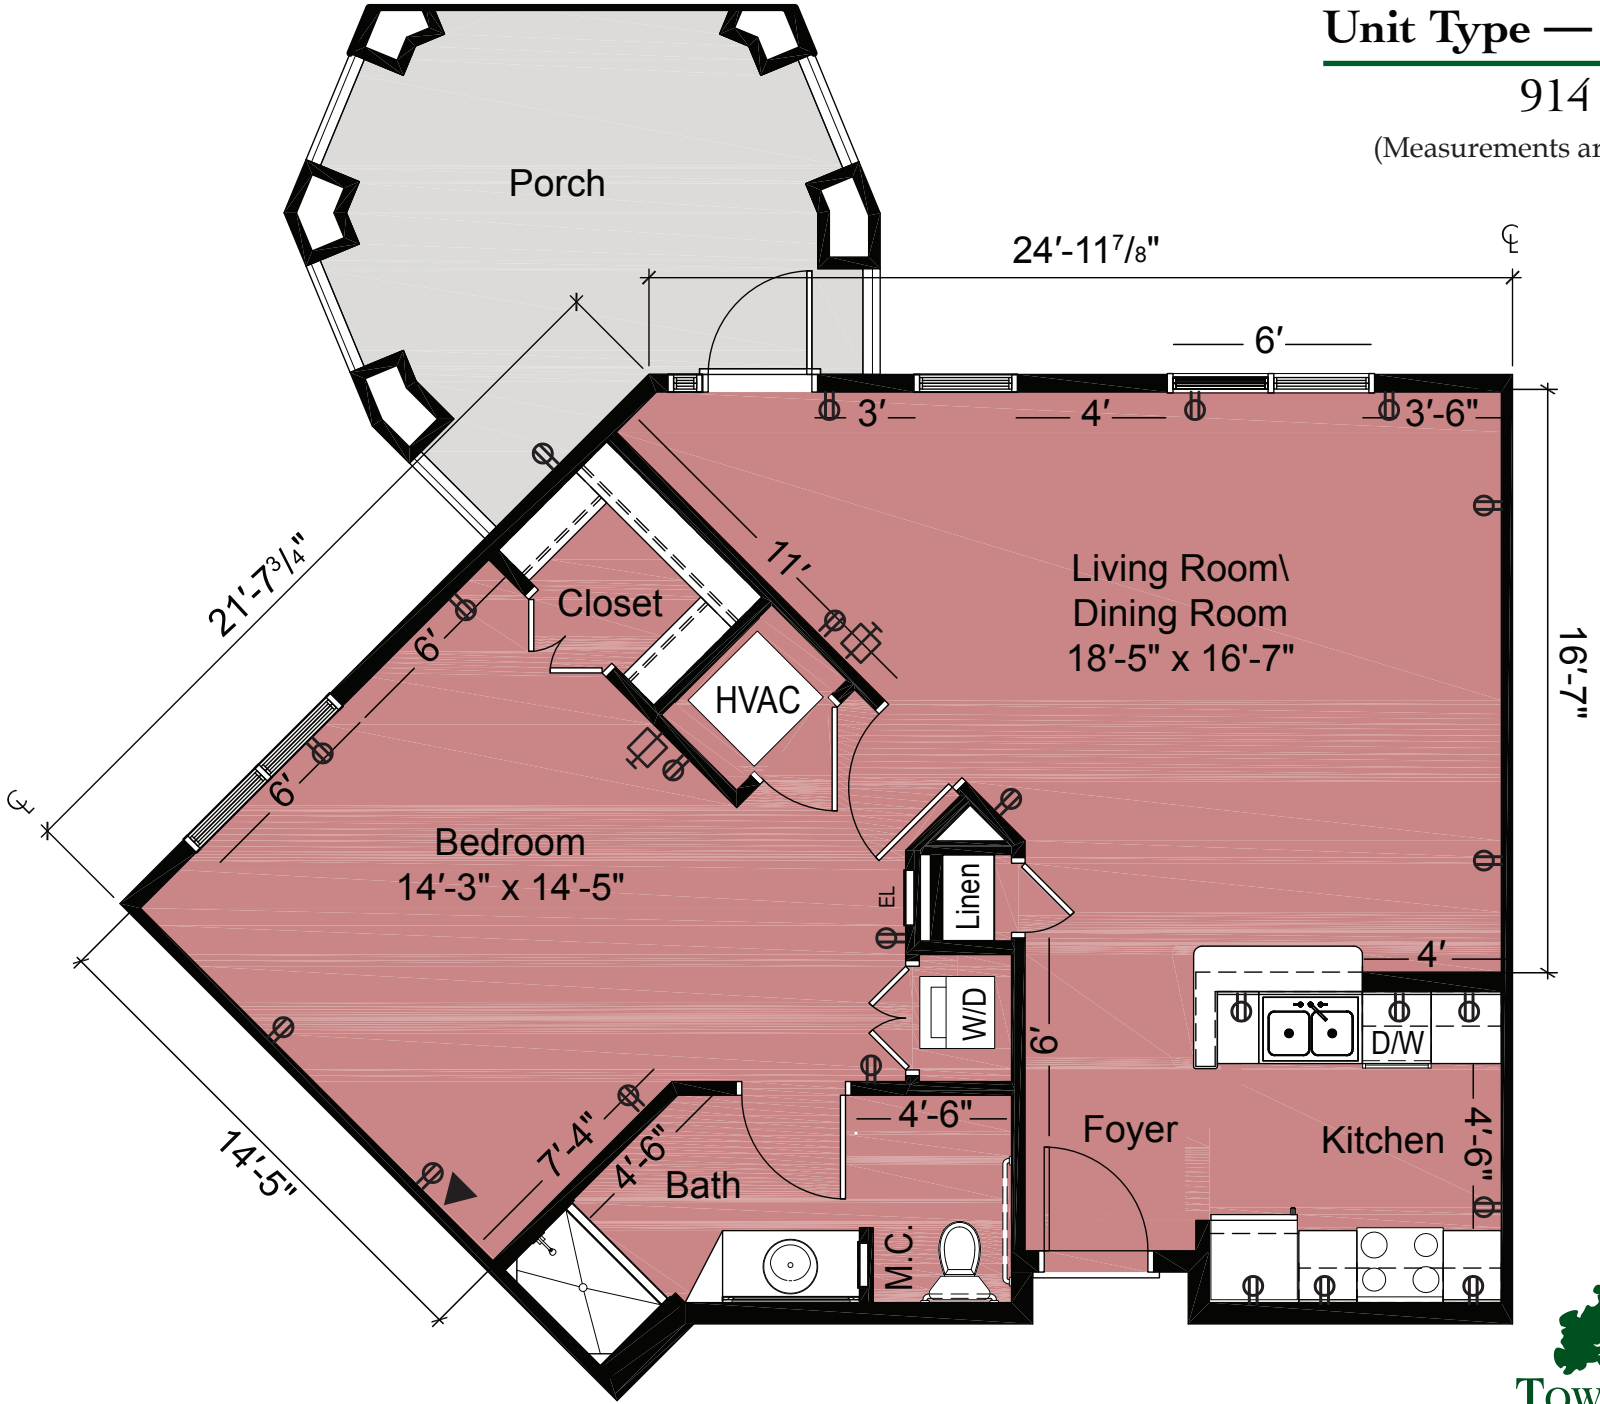

Unit Type — H2-Sycamore II

914 Sq. Ft.

(Measurements are an approximation)

TOWER AT THE OAKS

200 Majestic Oaks Drive, Shreveport, LA 71115
(318) 212-OAKS(6257) oaksofla.com