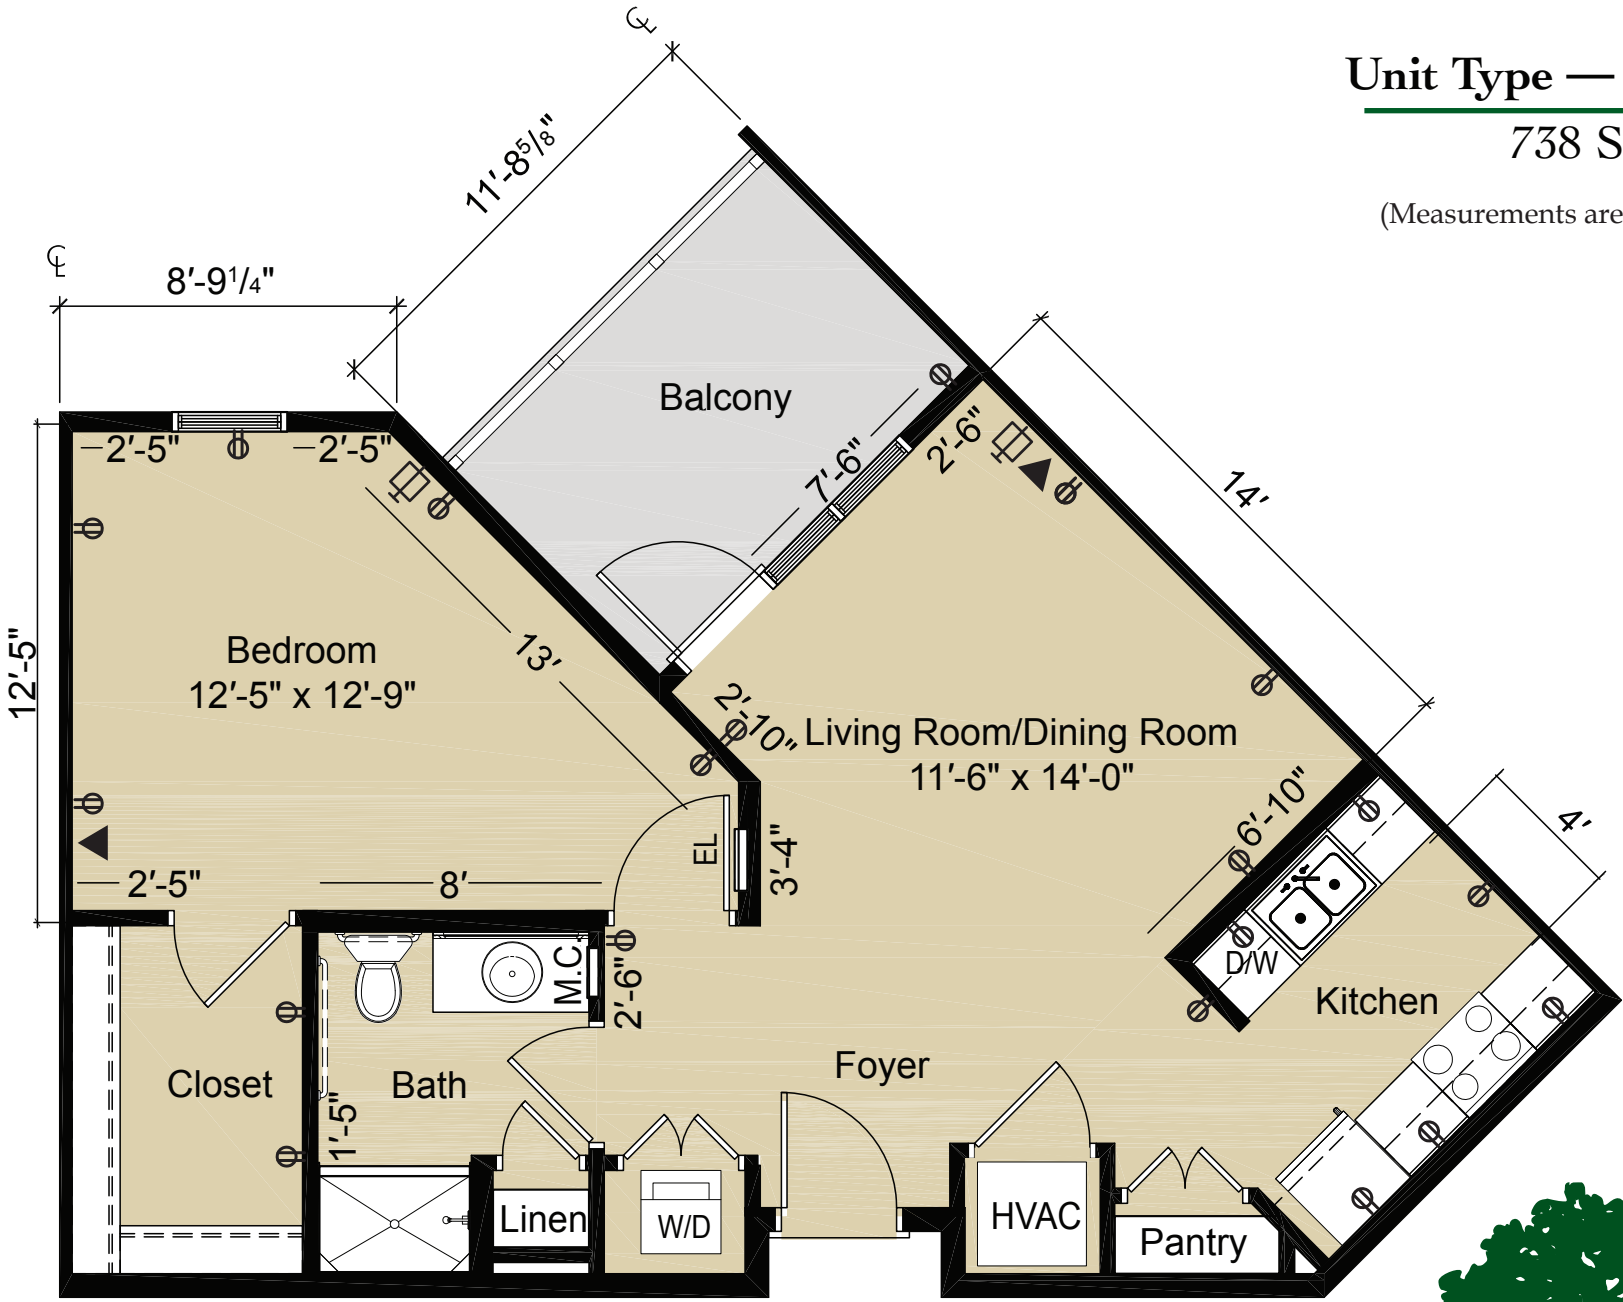

Unit Type — C1-Cypress I

738 Sq. Ft.

(Measurements are an approximation)

TOWER AT THE OAKS

200 Majestic Oaks Drive, Shreveport, LA 71115
(318) 212-OAKS(6257) oaksofla.com