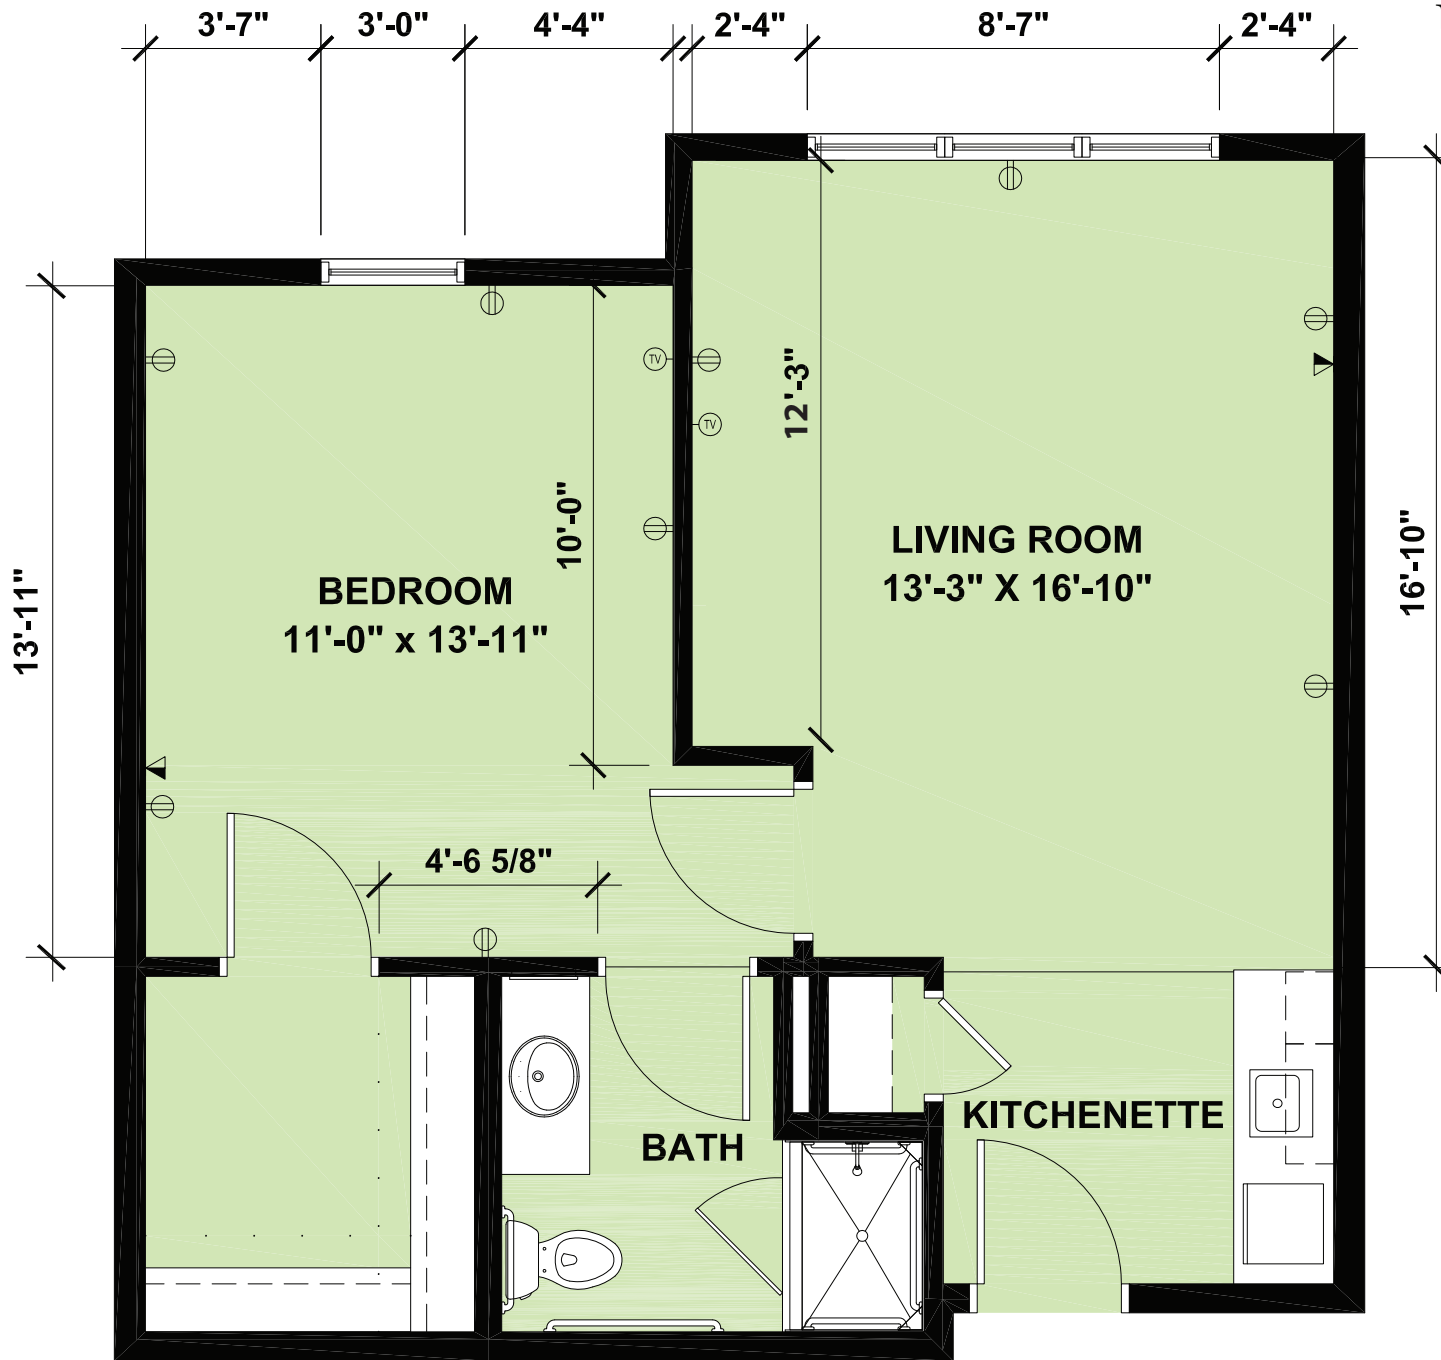

# Unit Type J1 — Jasmine I

612 Sq. Ft.

## LEGEND OF SYMBOLS

- ⊕ DUPLEX WALL OUTLET
- ◀ TELEPHONE/DATA WALL OUTLET
- ⊕TV TV ANTENNA WALL OUTLET