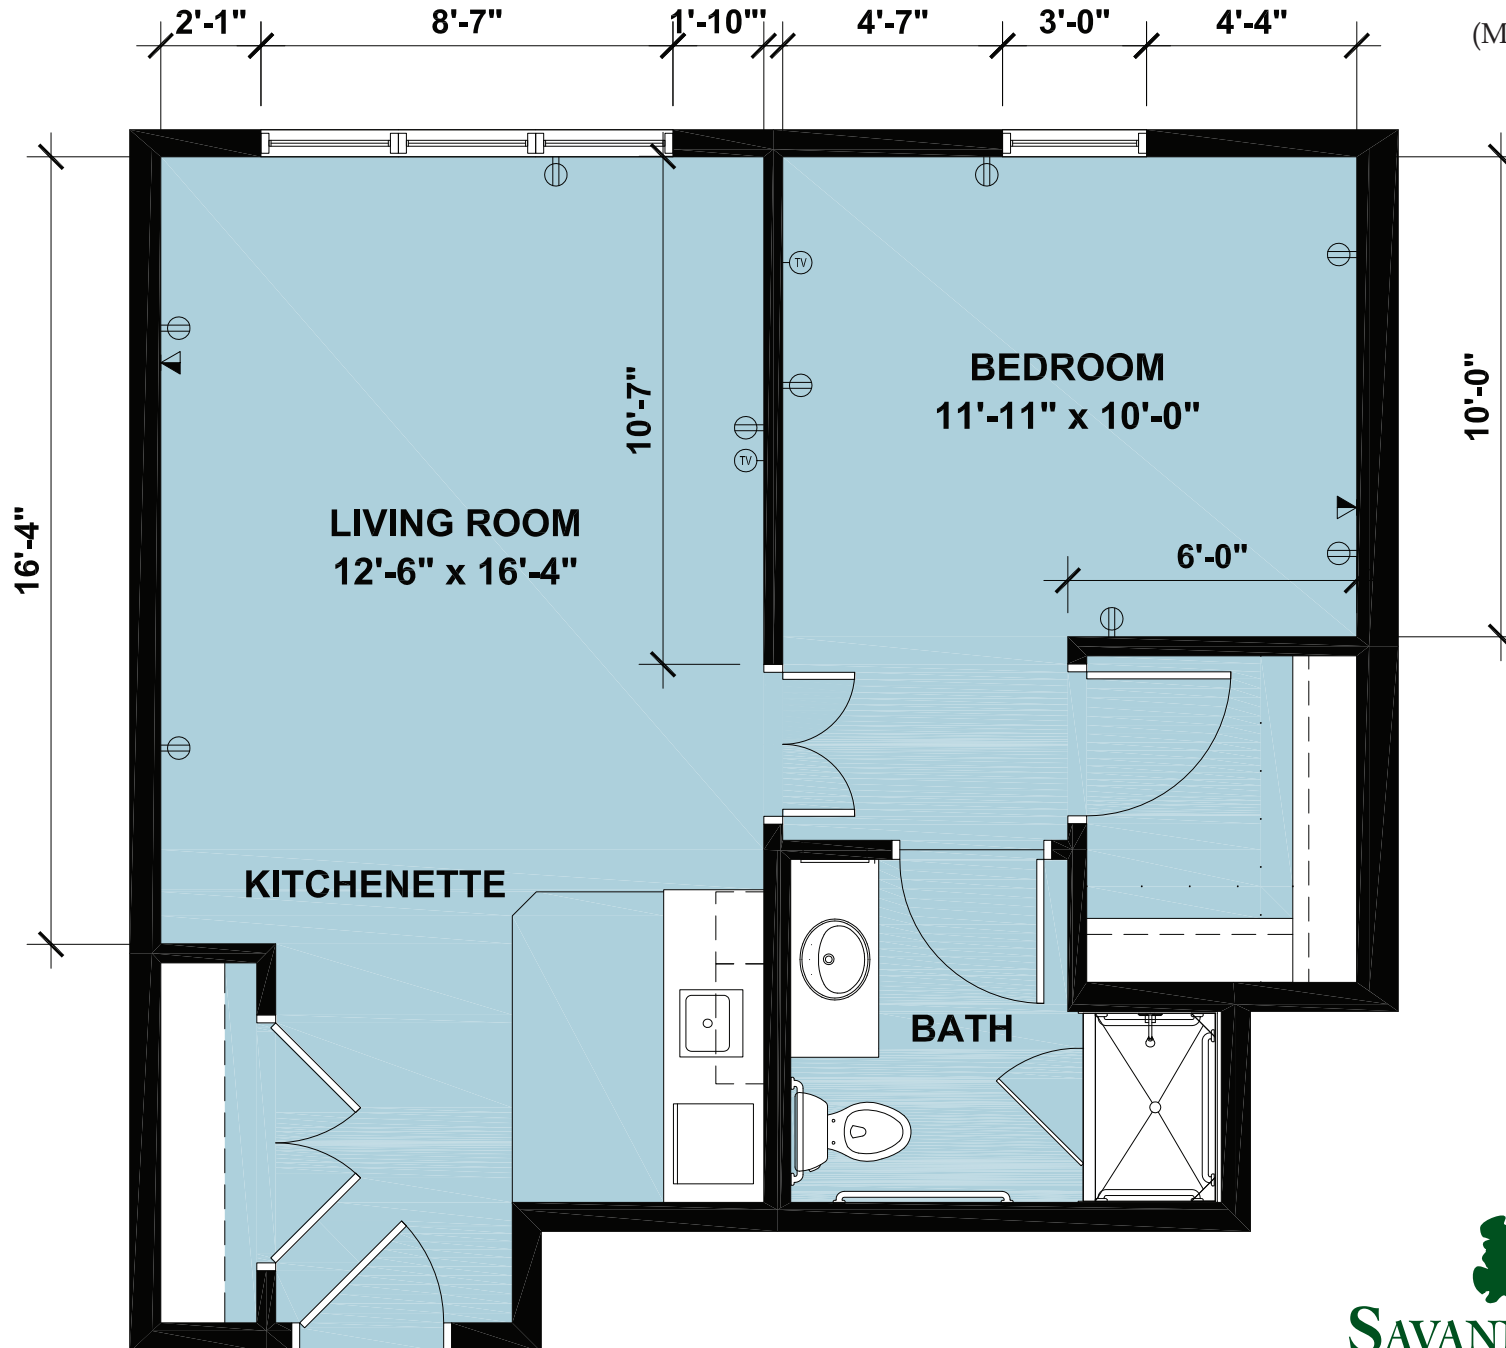

Unit Type B3 — Buttercup III

591 Sq. Ft.

(Measurements are an approximation)

LEGEND OF SYMBOLS

- ⊕ DUPLEX WALL OUTLET
- ◀ TELEPHONE/DATA WALL OUTLET
- ⊖ TV ANTENNA WALL OUTLET