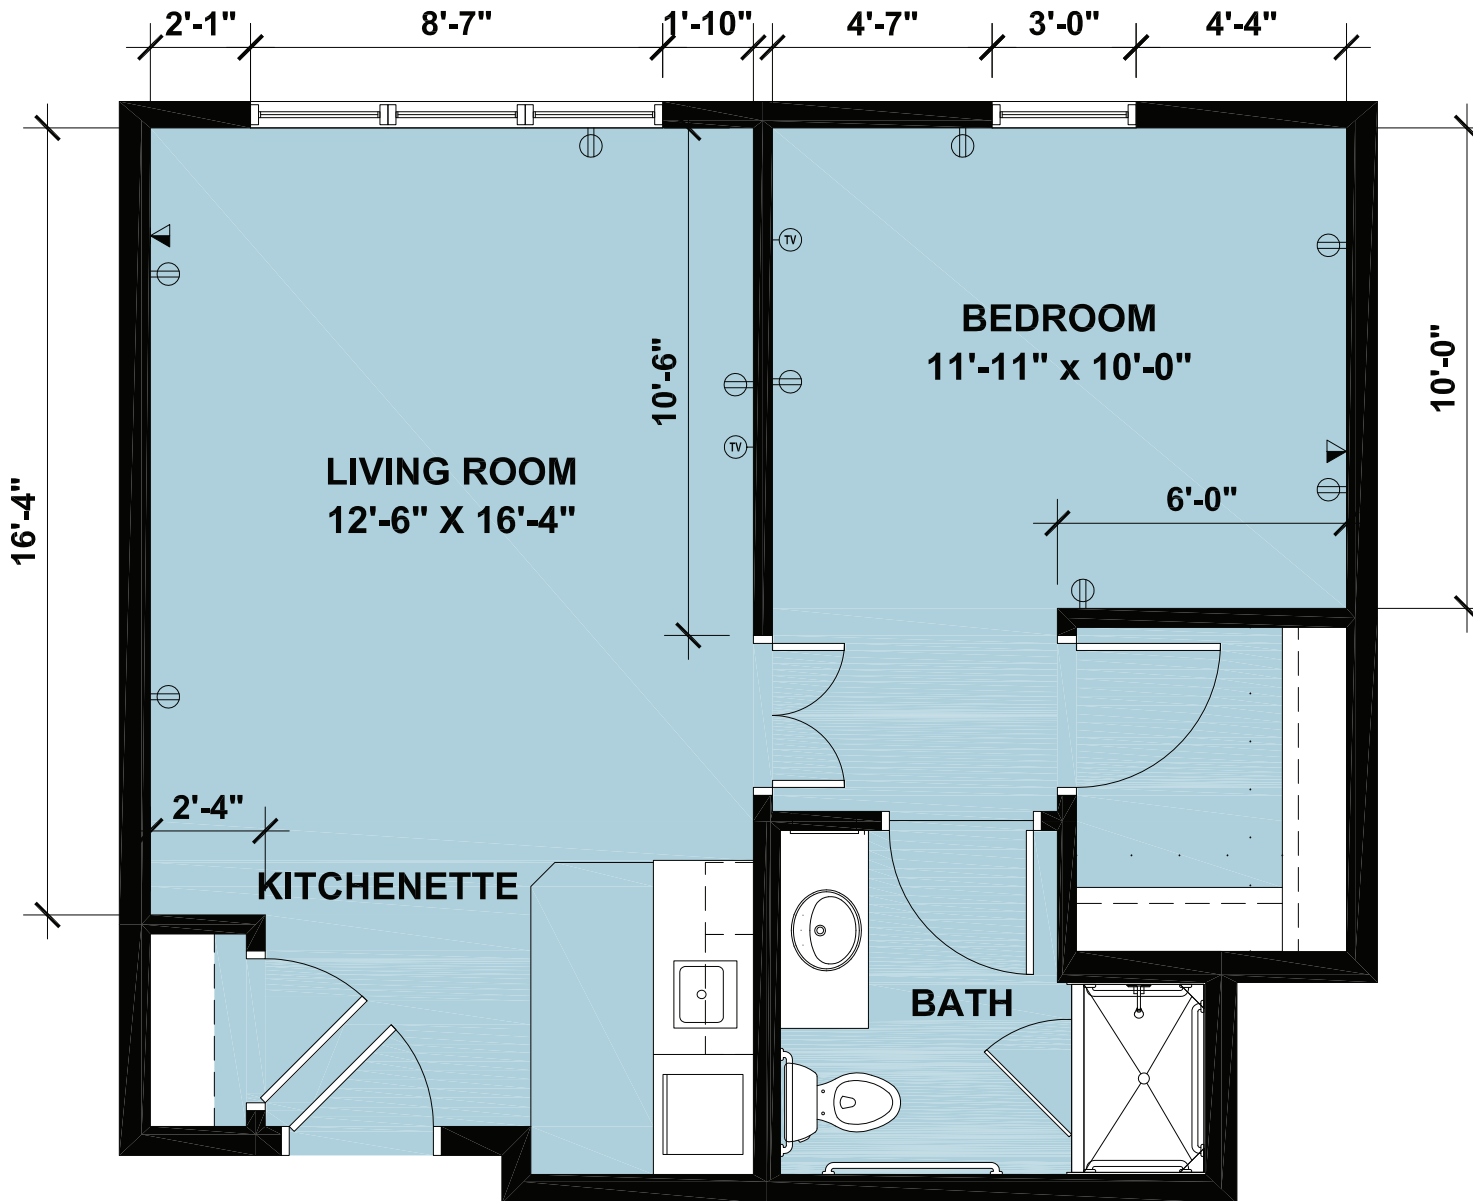

Unit Type B1 — Buttercup I

565 Sq. Ft.

(Measurements are an approximation)

LEGEND OF SYMBOLS

- ⊕ DUPLEX WALL OUTLET
- ◀ TELEPHONE/DATA WALL OUTLET
- ⊕ TV TV ANTENNA WALL OUTLET