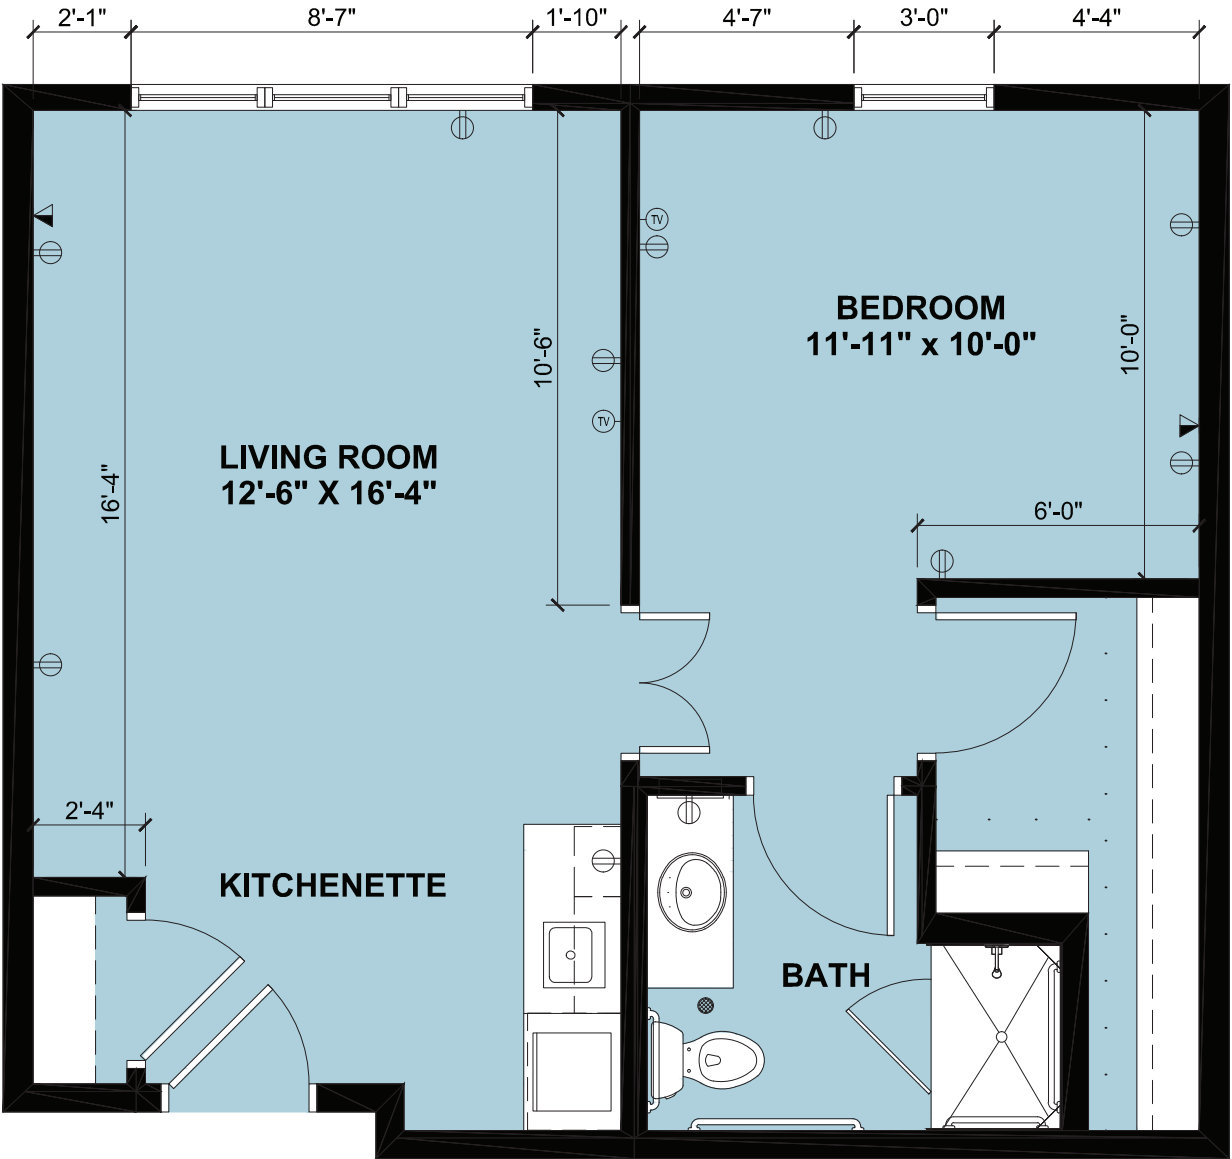

Unit Type B4 — Buttercup IV

579 Sq. Ft.

(Measurements are an approximation)

LEGEND OF SYMBOLS

- ⊕ DUPLEX WALL OUTLET
- ◀ TELEPHONE/DATA WALL OUTLET
- ⊕ TV ANTENNA WALL OUTLET