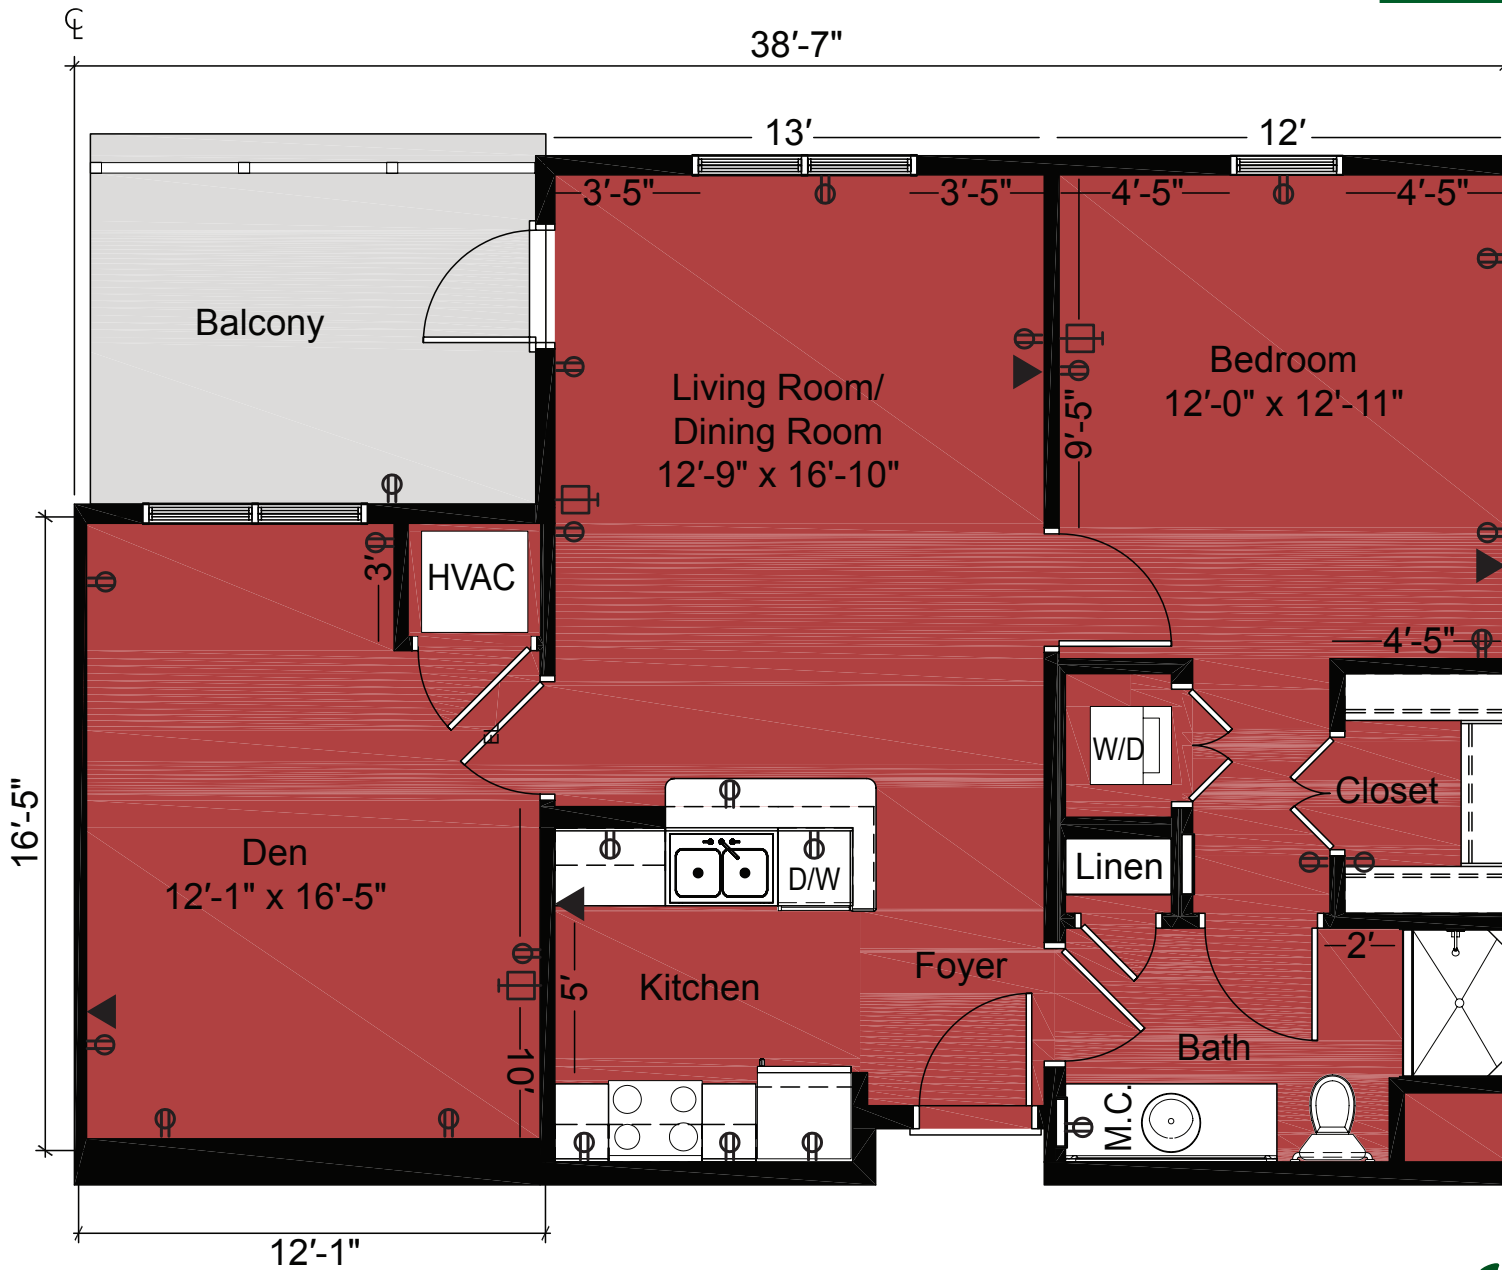

# Unit Type — D2-Dogwood II

936 Sq. Ft.

(Measurements are an approximation)

TOWER AT THE OAKS

200 Majestic Oaks Drive, Shreveport, LA 71115  
(318) 212-OAKS(6257) oaksofla.com